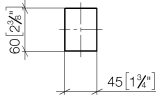

Required miscellaneous

Attachment set for towel bar/tumbler mounting on two sides - 12 351 970 90

Door handle - Brushed Platinum

11 000 980

mm [inches]

Door handle - Brushed Platinum

11 000 980

Spare parts list

No.	Item Number	Name	Quantity used	Delivery time
1	09 30 30 170 90	screw	2	2
2	08 17 98 557-06	cover	1	10
3	04 31 11 113 00 90	pin	1	2
4	08 17 98 558-06	handle	1	10