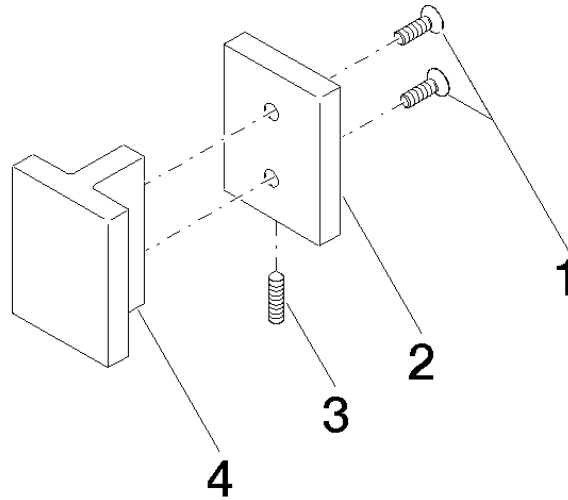

Door handle - Brushed Platinum

11 000 980

	Brushed Platinum	11 000 980-06
	Chrome	11 000 980-00
	Matte Black	11 000 980-33

Required miscellaneous

Attachment set for towel bar/tumbler mounting on one side 12 350 970 90
 -
 •for installation on glass tiles

Required miscellaneous

Attachment set for towel bar/tumbler mounting on two sides - 12 351 970 90

Door handle - Brushed Platinum

11 000 980

mm [inches]

Door handle - Brushed Platinum

11 000 980

Spare parts list

No.	Item Number	Name	Quantity used	Delivery time
1	09 30 30 170 90	screw	2	2
2	08 17 98 557-06	cover	1	10
3	04 31 11 113 00 90	pin	1	2
4	08 17 98 558-06	handle	1	10